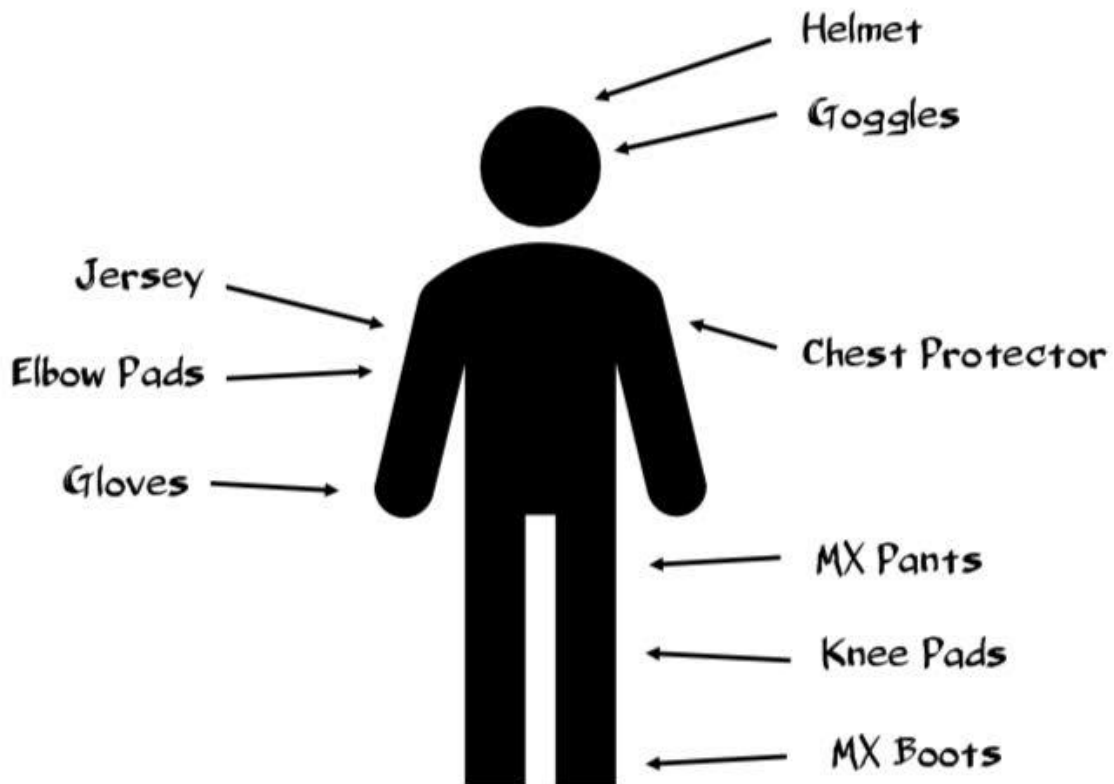

# Send Us Your Gear Sizing..... (Item sizes on page 2)

Name of Rider: \_\_\_\_\_

Helmet: \_\_\_\_\_

Goggles: \_\_\_\_\_

MX Jersey: \_\_\_\_\_

Elbow Pads: \_\_\_\_\_

Chest Protector: \_\_\_\_\_

Gloves: \_\_\_\_\_

MX Pants: \_\_\_\_\_

Knee Pads: \_\_\_\_\_

Boots: \_\_\_\_\_

## SIZING INFORMATION

- **Helmet sizes:**
  - Youth Small (47-48cm)
  - Youth Medium (49-50cm)
  - Youth Large (51-52cm)
  - Adult X-Small (53-54cm)
  - Adult Small (55-56cm)
  - Adult Medium (57-58cm)
  - Adult Large (59-60cm)
  - Adult X-Large (61-62cm)
  - Adult 2X-Large (63-64cm)
- **Goggles:**
  - Youth or Adult sizes available to match the helmet size you need.
  - We also have goggles that fit over prescription glasses.
- **MX Jersey:**
  - Kids Small or Medium (these fit tiny children)
  - Youth sizes Small to X-Large
  - Adult sizes Small to 3X-Large
- **Elbow Pads:**
  - Youth (one size fits all)
  - Adult S/M
  - Adult L/XL
- **Chest Protector:**
  - Youth (size Small)
  - Ladies Medium & Large
  - Mens Medium & Large
- **Gloves:**
  - Youth sizes Small to Large
  - Adult sizes Small to 4X-Large
- **MX Pants:**
  - Kids size 4 & 5 (these fit tiny children)
  - MX Pants are measured by waist size in inches (remember they fit at the waist not the hips).
  - Sizes 22-44 available
- **Knee Pads:**
  - Youth (one size fits all)
  - Adult (one size fits all)
- **Boots:**
  - Kids sizes 10-13
  - Youth sizes 1-8
  - Adult sizes 8-15 (all adult boots are in men's sizes)